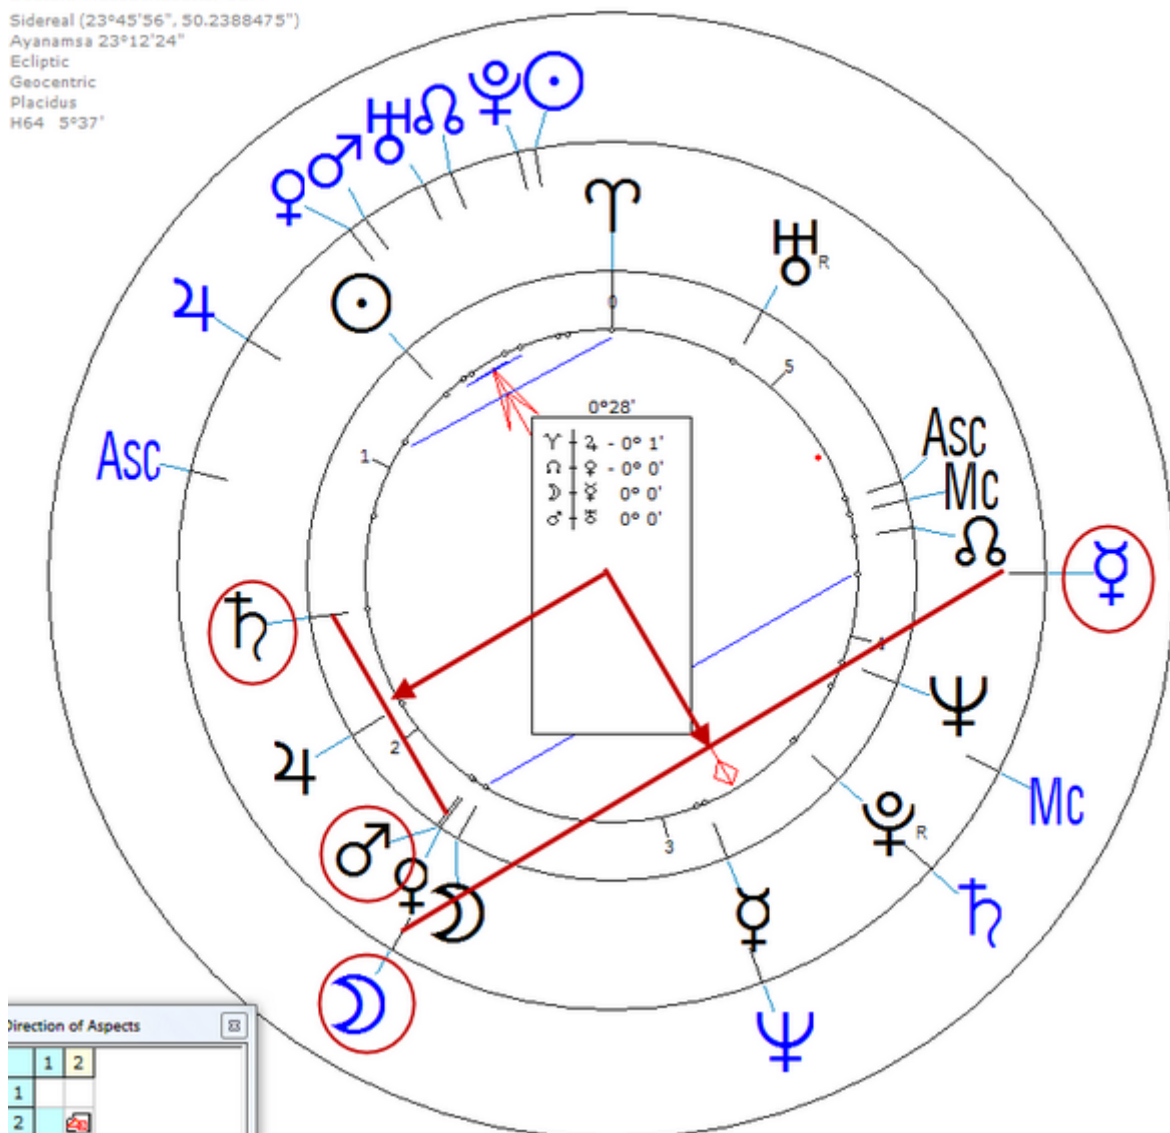

Stuart, Charles

18 December 1959 at 05:16 (= 05:16 AM)Boston, Massachusetts, 42n22, 71w04

American store manager.

<https://www.astro.com/astro-databank/Stuart,_Charles>

Death by Suicide 4 January 1990 in Boston.

Progressed Lunar Return (Harmonic 64)

Lunar $\text{☾} / \text{♀} = \text{♂}_n / \text{♁}_n$

Lunar $\text{♁} = \text{♀}_n$

Stuart, Charles

18 December 1959 Fri 5:16 (GMT-5) 42°21'30"N 71°03'37"W
Boston, Massachusetts, USA

Sidereal (23°45'56", 50.2388475")

Ayanamsa 23°12'24"

Ecliptic

Geocentric

Placidus

H64 5°37'